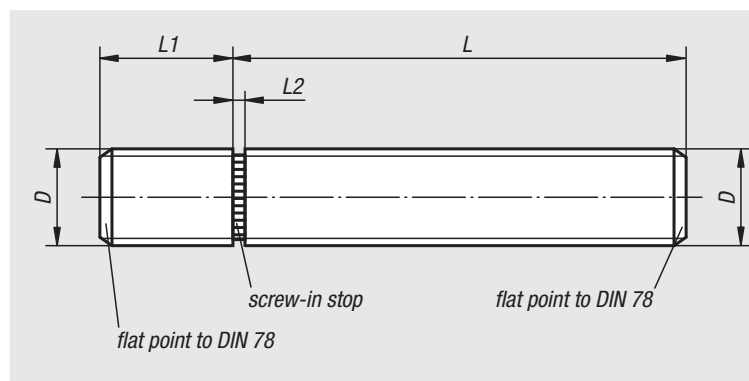

Order No. steel	Order No. stainless steel	D	L	L1	L2	Approx. weight kg
07670-1040201	07670-1040202	M4	20	6	1	0,002
07670-1040301	07670-1040302	M4	30	6	1	0,003
07670-1040401	07670-1040402	M4	40	6	1	0,004
07670-1040501	07670-1040502	M4	50	6	1	0,005
07670-1050201	07670-1050202	M5	20	8	1	0,003
07670-1050301	07670-1050302	M5	30	8	1	0,004
07670-1050401	07670-1050402	M5	40	8	1	0,006
07670-1050501	07670-1050502	M5	50	8	1	0,007
07670-1050601	07670-1050602	M5	60	8	1	0,008
07670-1060201	07670-1060202	M6	20	9	1,5	0,004
07670-1060301	07670-1060302	M6	30	9	1,5	0,007
07670-1060401	07670-1060402	M6	40	9	1,5	0,008
07670-1060501	07670-1060502	M6	50	9	1,5	0,009
07670-1060601	07670-1060602	M6	60	9	1,5	0,011
07670-1080201	07670-1080202	M8	20	12	1,5	0,009
07670-1080301	07670-1080302	M8	30	12	1,5	0,012
07670-1080401	07670-1080402	M8	40	12	1,5	0,015
07670-1080501	07670-1080502	M8	50	12	1,5	0,018
07670-1080601	07670-1080602	M8	60	12	1,5	0,022
07670-1080801	07670-1080802	M8	80	12	1,5	0,027
07670-1100201	07670-1100202	M10	20	14	2	0,014
07670-1100301	07670-1100302	M10	30	14	2	0,019
07670-1100401	07670-1100402	M10	40	14	2	0,024
07670-1100501	07670-1100502	M10	50	14	2	0,029
07670-1100601	07670-1100602	M10	60	14	2	0,034
07670-1100801	07670-1100802	M10	80	14	2	0,044
07670-1120301	07670-1120302	M12	30	17	2	0,031
07670-1120401	07670-1120402	M12	40	17	2	0,038
07670-1120501	07670-1120502	M12	50	17	2	0,045
07670-1120601	07670-1120602	M12	60	17	2	0,053
07670-1120801	07670-1120802	M12	80	17	2	0,067
07670-1160301	07670-1160302	M16	30	22	2	0,064
07670-1160401	07670-1160402	M16	40	22	2	0,078
07670-1160501	07670-1160502	M16	50	22	2	0,092
07670-1160601	07670-1160602	M16	60	22	2	0,105
07670-1160801	07670-1160802	M16	80	22	2	0,132