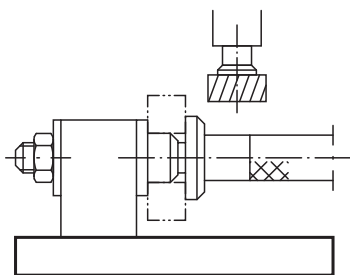

# Plates

grey cast iron or aluminium

**Material:**  
Stabilised GJL 250 grey cast iron or EN AW-7075

**Sample order:**  
nIm 01140-07X300 (Please also indicate dimension L)

**On request:**  
Length 800 mm en grey cast iron.

Order No. grey cast iron	Order No. Aluminium	L = length	B	S
01140-01X	01140-201X	300	40	10
01140-02X	01140-202X	300	50	12
01140-03X	01140-203X	300	63	16
01140-04X	01140-204X	200/300/400/600/800	80	20
01140-05X	01140-205X	200/300/400/600/800	100	20
01140-06X	01140-206X	200/300/400/600/800	160	20
01140-061X	01140-2061X	200/300/400/600/800	200	20
01140-062X	01140-2062X	200/300/400/600/800	250	20
01140-07X	01140-207X	200/300/400/600/800/1200	125	25
01140-08X	01140-208X	200/300/400/600/800/1200	200	25
01140-081X	01140-2081X	200/300/400/600/800/1200	250	25
01140-082X	01140-2082X	200/300/400/600/800/1200	315	25
01140-09X	01140-209X	200/300/400/600/800/1200	160	32
01140-10X	01140-210X	200/300/400/600/800/1200	250	32
01140-101X	01140-2101X	200/400/600/800/1200	315	32
01140-102X	01140-2102X	200/300/400/600/800/1200	400	32
01140-11X	01140-211X	200/400/600/800/1200	200	40
01140-12X	01140-212X	200/400/600/800/1200	250	40
01140-120X	-	200/400/600/800/1200	315	40
01140-121X	-	200/300/400/600/800/1200	400	40
01140-13X	-	200/400/600/800/1200	315	50
01140-131X	-	200/300/400/600/800/1200	500	50