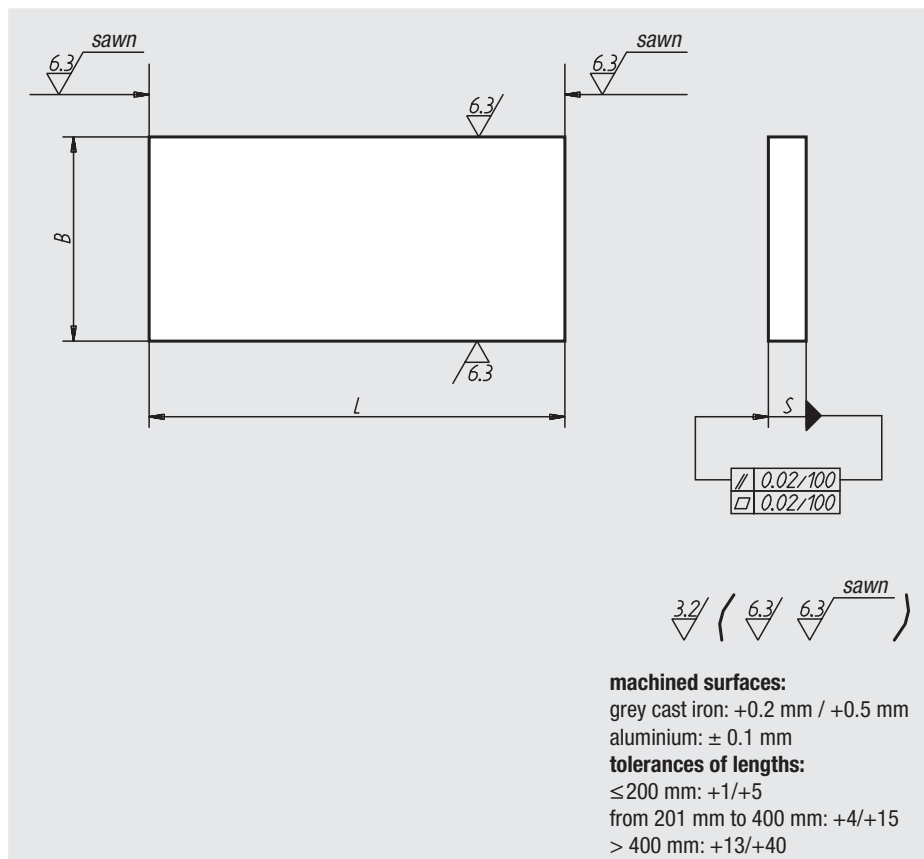

# Plates

grey cast iron or aluminium

**Material:**  
Stabilised GJL 250 grey cast iron or EN AW-7075

**Sample order:**  
nIm 01140-07X300 (Please also indicate dimension L)

**On request:**  
Length 800 mm en grey cast iron.

Order No. grey cast iron	Order No. Aluminium	L = length	B	S
01140-01X	01140-201X	300	40	10
01140-02X	01140-202X	300	50	12
01140-03X	01140-203X	300	63	16
01140-04X	01140-204X	200/300/400/600/800	80	20
01140-05X	01140-205X	200/300/400/600/800	100	20
01140-06X	01140-206X	200/300/400/600/800	160	20
01140-061X	01140-2061X	200/300/400/600/800	200	20
01140-062X	01140-2062X	200/300/400/600/800	250	20
01140-07X	01140-207X	200/300/400/600/800/1200	125	25
01140-08X	01140-208X	200/300/400/600/800/1200	200	25
01140-081X	01140-2081X	200/300/400/600/800/1200	250	25
01140-082X	01140-2082X	200/300/400/600/800/1200	315	25
01140-09X	01140-209X	200/300/400/600/800/1200	160	32
01140-10X	01140-210X	200/300/400/600/800/1200	250	32
01140-101X	01140-2101X	200/400/600/800/1200	315	32
01140-102X	01140-2102X	200/300/400/600/800/1200	400	32
01140-11X	01140-211X	200/400/600/800/1200	200	40
01140-12X	01140-212X	200/400/600/800/1200	250	40
01140-120X	-	200/400/600/800/1200	315	40
01140-121X	-	200/300/400/600/800/1200	400	40
01140-13X	-	200/400/600/800/1200	315	50
01140-131X	-	200/300/400/600/800/1200	500	50