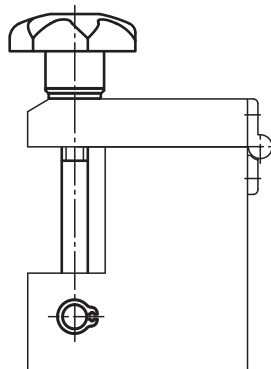

Swash plates

**Material, surface finish:**

Star grip:

Black thermoplastic.

Bush in galvanised steel, blue chromated.

Washer: Steel 140 HV, natural finish.

Eye bolt:

Steel, quality class 8.8, black oxide finish.

Hinge pins:

Tempered steel 1.1181, heat-treated, ground, natural finish.

Sample order:

nIm 05660-06050

Note:

The swash plates are delivered unassembled.

Suitable circlips are enclosed.

Order No.	D	D1	D2	D3	D4	H	H1	H2	L	L1	L2 min.	L2 max.	S
05660-06050	M6	6	14	32	12	20	10	1,6	22	17	32	44	7
05660-06075	M6	6	14	32	12	20	10	1,6	22	17	57	69	7
05660-08050	M8	8	18	40	16	24	13	1,6	30	25	28	42	9
05660-08075	M8	8	18	40	16	24	13	1,6	30	25	53	67	9
05660-10075	M10	10	20	50	20	31	17	2	37	32	49	65	12
05660-10100	M10	10	20	50	20	31	17	2	37	32	74	90	12