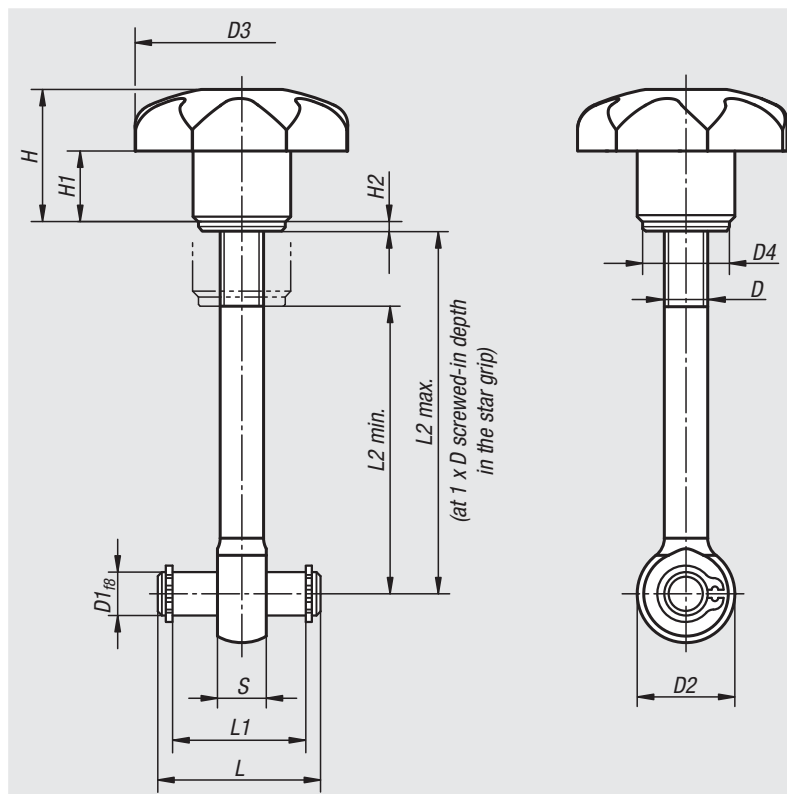

Swash plates

**Material, surface finish:**

Star grip:

Black thermoplastic.

Bush in galvanised steel, blue chromated.

Washer: Steel 140 HV, natural finish.

Eye bolt:

Steel, quality class 8.8, black oxide finish.

Hinge pins:

Tempered steel 1.1181, heat-treated, ground, natural finish.

Sample order:

nIm 05660-06050

Note:

The swash plates are delivered unassembled.

Suitable circlips are enclosed.

Order No.	D	D1	D2	D3	D4	H	H1	H2	L	L1	L2 min.	L2 max.	S
05660-06050	M6	6	14	32	12	20	10	1,6	22	17	32	44	7
05660-06075	M6	6	14	32	12	20	10	1,6	22	17	57	69	7
05660-08050	M8	8	18	40	16	24	13	1,6	30	25	28	42	9
05660-08075	M8	8	18	40	16	24	13	1,6	30	25	53	67	9
05660-10075	M10	10	20	50	20	31	17	2	37	32	49	65	12
05660-10100	M10	10	20	50	20	31	17	2	37	32	74	90	12