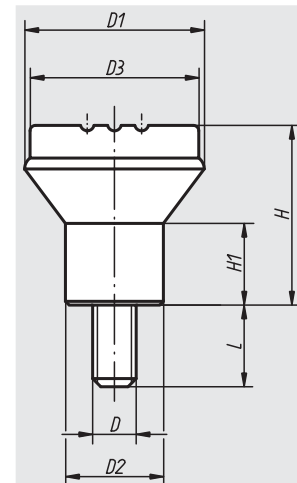

### Material, surface finish:

Anthracite grey thermoplastic.  
Threaded bolt in steel 5.8, blue chromated or in stainless steel 1.4305, natural finish.

### Sample order:

nIm 06242-046X10 (knob cap colour traffic red; please also indicate dimension L)

### Note:

Δ Add the desired knob cap colour here. No colour code is required with anthracite grey knob caps.

Order No. bolts steel	Order No. bolts stainless steel	Size	D	D1	D2	D3	H	H1	L	Approx. weight kg
06242-04ΔX10	06242-004ΔX10	1	M4	21	12	19	21	10	10	0,010
06242-05ΔX10	06242-005ΔX10	1	M5	21	12	19	21	10	10	0,010
06242-06ΔX15	06242-006ΔX15	2	M6	25	14	23	25	12	15	0,014
06242-08ΔX15	06242-008ΔX15	3	M8	33	19	31	33	15	15	0,031