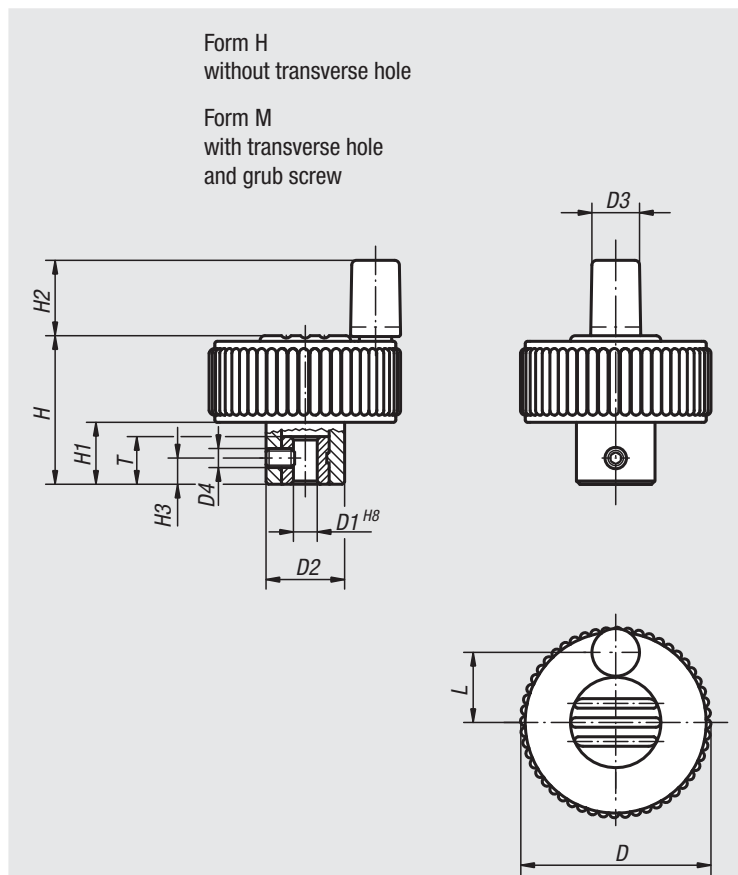

Positioning wheels

Material, surface finish:
 Anthracite grey thermoplastic.
 Bush in steel 5.8, blue chromated.

Sample order:
 nlm 06268-21066 (cap colour traffic red)

Note:
 Δ Add the desired cap colour here. No colour code is required with anthracite grey wheel caps.

Order No.	Form	Size	D	D1	D2	D3	D4	H	H1	H2	H3	L	T
06268-2106Δ	H	1	40	6	16,5	10	-	31	13	16	-	15	10
06268-2206Δ	H	2	50	6	18	10	-	36	15	16	-	18,5	10
06268-2308Δ	H	3	63	8	22	10	-	41	17	16	-	25	14
06268-1106Δ	M	1	40	6	16,5	10	M4	31	13	16	5,5	15	10
06268-1206Δ	M	2	50	6	18	10	M4	36	15	16	5,5	18,5	10
06268-1308Δ	M	3	63	8	22	10	M4	41	17	16	8	25	14