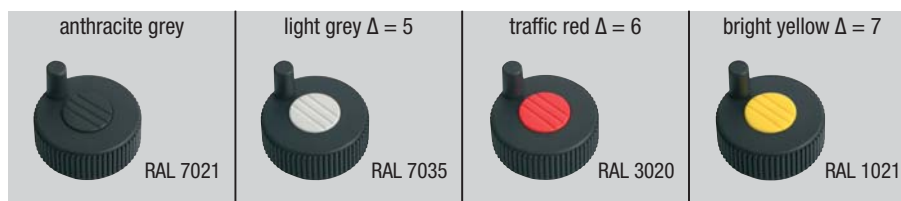

Positioning wheels

Material, surface finish:
 Anthracite grey thermoplastic.
 Bush in steel 5.8, blue chromated.

Sample order:
 nlm 06268-21066 (cap colour traffic red)

Note:
 Δ Add the desired cap colour here. No colour code is required with anthracite grey wheel caps.

Order No.	Form	Size	D	D1	D2	D3	D4	H	H1	H2	H3	L	T
06268-2106Δ	H	1	40	6	16,5	10	-	31	13	16	-	15	10
06268-2206Δ	H	2	50	6	18	10	-	36	15	16	-	18,5	10
06268-2308Δ	H	3	63	8	22	10	-	41	17	16	-	25	14
06268-1106Δ	M	1	40	6	16,5	10	M4	31	13	16	5,5	15	10
06268-1206Δ	M	2	50	6	18	10	M4	36	15	16	5,5	18,5	10
06268-1308Δ	M	3	63	8	22	10	M4	41	17	16	8	25	14