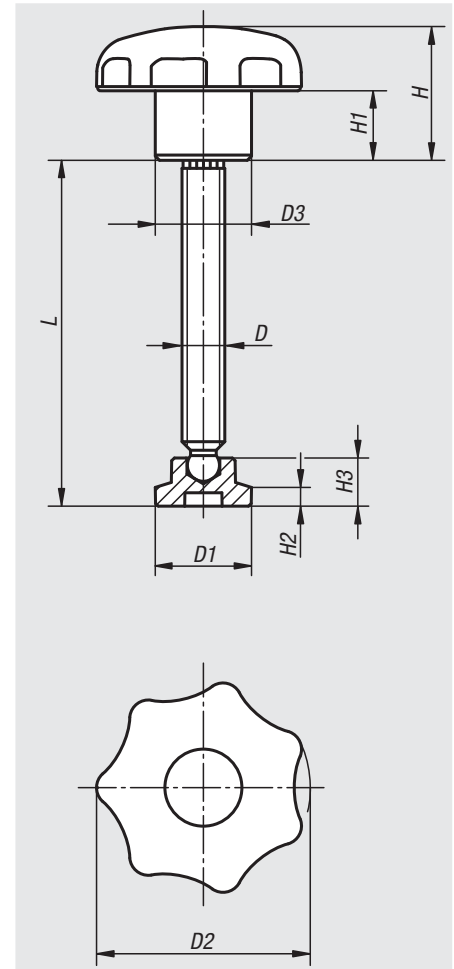

# Pressure spindles

**Material, surface finish:**

Star grip: black thermoplastic.

Bush in galvanized steel and blue chromated.

Grub screw: steel quality class 5.8, black oxide finish.

Pressure button: black thermoplastic PA 6.

**Sample order:**

nIm 07143-06053

**Note:**

The pressure button is supplied loosely. To connect with the threaded bolt simply press it in.

| Order No.   | D   | D1 | D2 | D3 | L    | H  | H1 | H2  | H3  |
|-------------|-----|----|----|----|------|----|----|-----|-----|
| 07143-06053 | M6  | 15 | 32 | 14 | 53,8 | 20 | 10 | 2,5 | 7,6 |
| 07143-08064 | M8  | 18 | 40 | 18 | 64,6 | 25 | 13 | 3,5 | 9   |
| 07143-10070 | M10 | 21 | 50 | 22 | 70,1 | 32 | 17 | 4   | 11  |
| 07143-12086 | M12 | 25 | 63 | 26 | 86   | 40 | 21 | 5   | 13  |